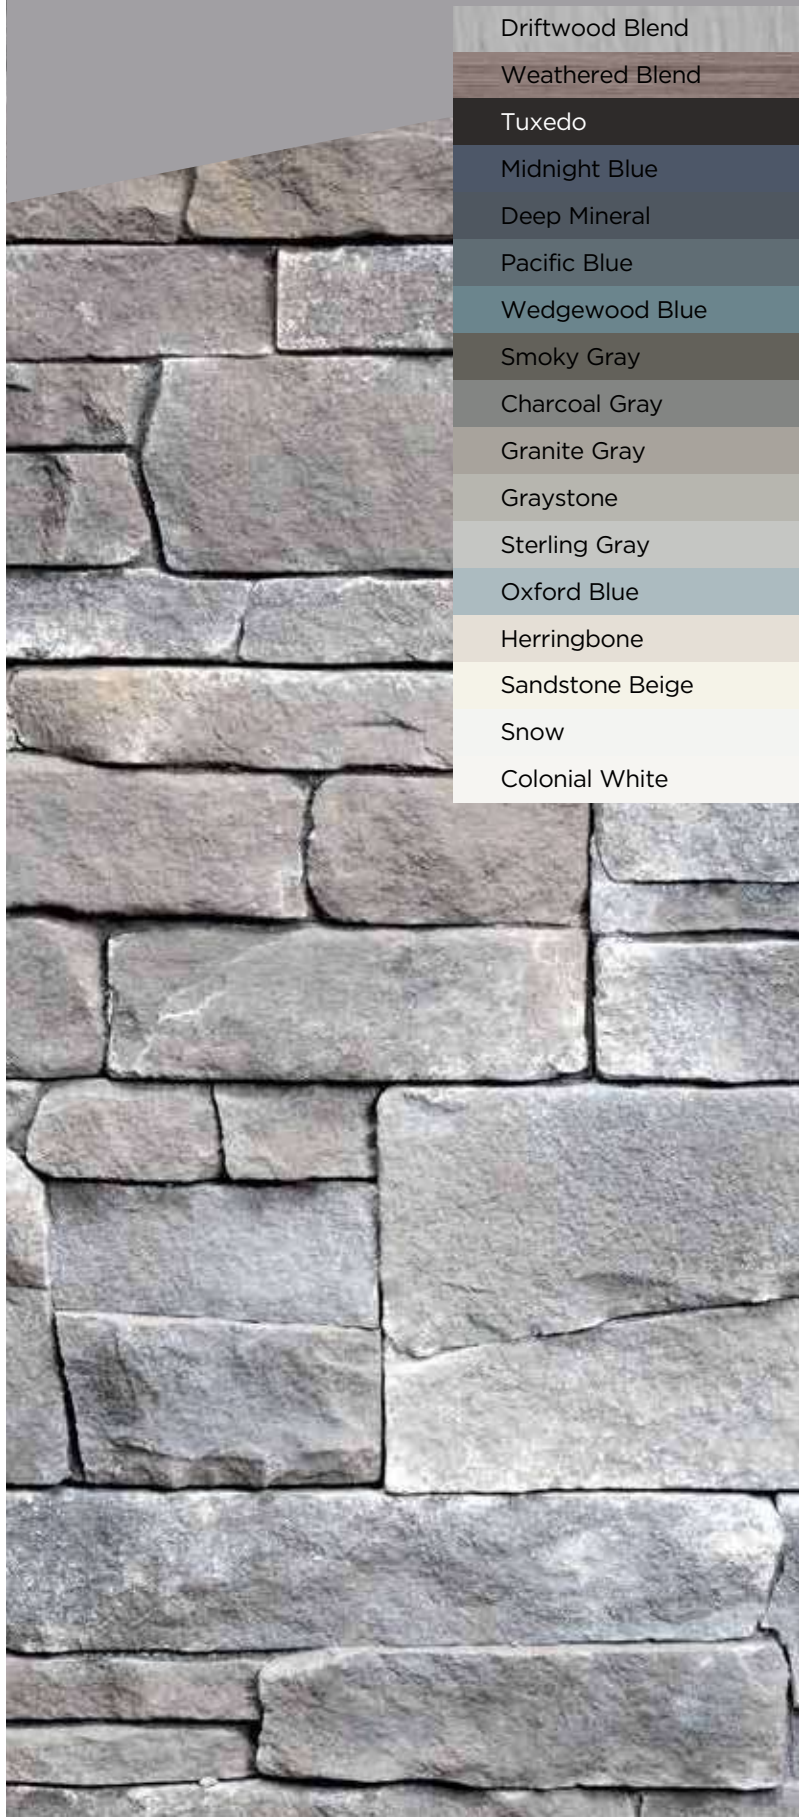

Complement your siding color

The natural spectrum of STONEfaçade is designed to complement any new or existing home siding color. Here are CertainTeed siding color recommendations to guide your selection.

Adirondack Snowfall

With hues of gray, adirondack snowfall matches best with siding in whites, blues and grays.