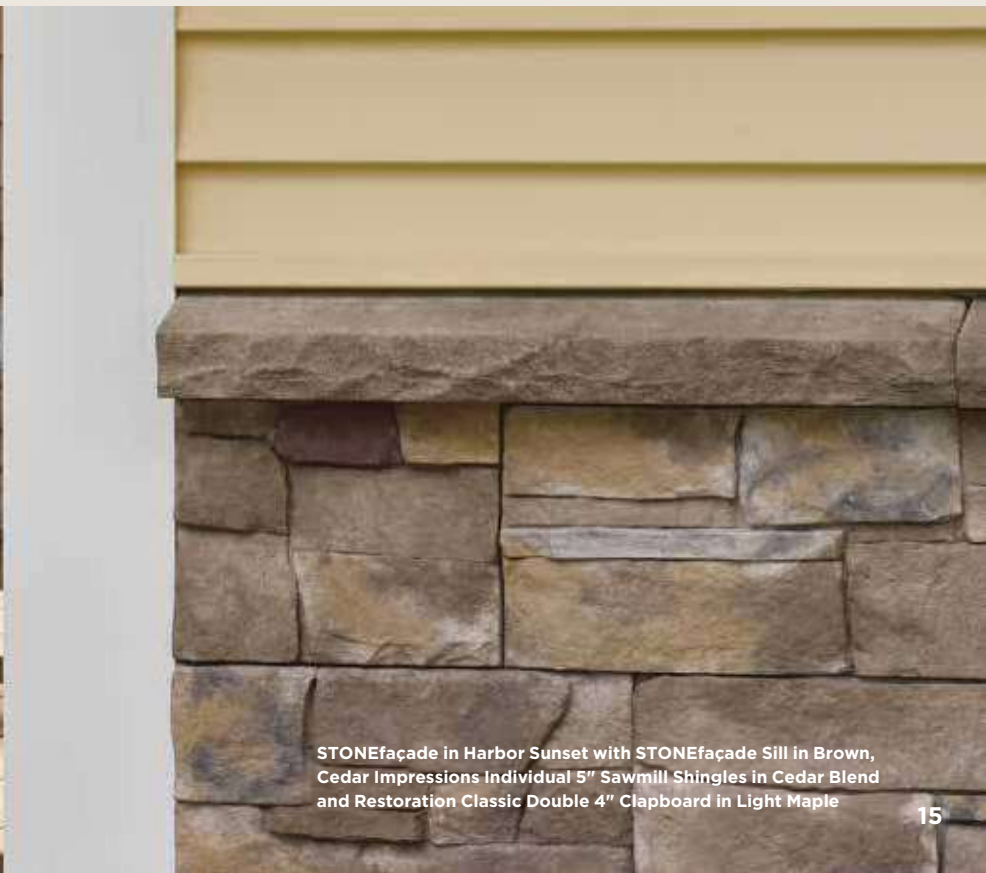

STONEfaçade in Harbor Sunset with STONEfaçade Sill in Brown, Cedar Impressions Individual 5" Sawmill Shingles in Cedar Blend and Restoration Classic Double 4" Clapboard in Light Maple