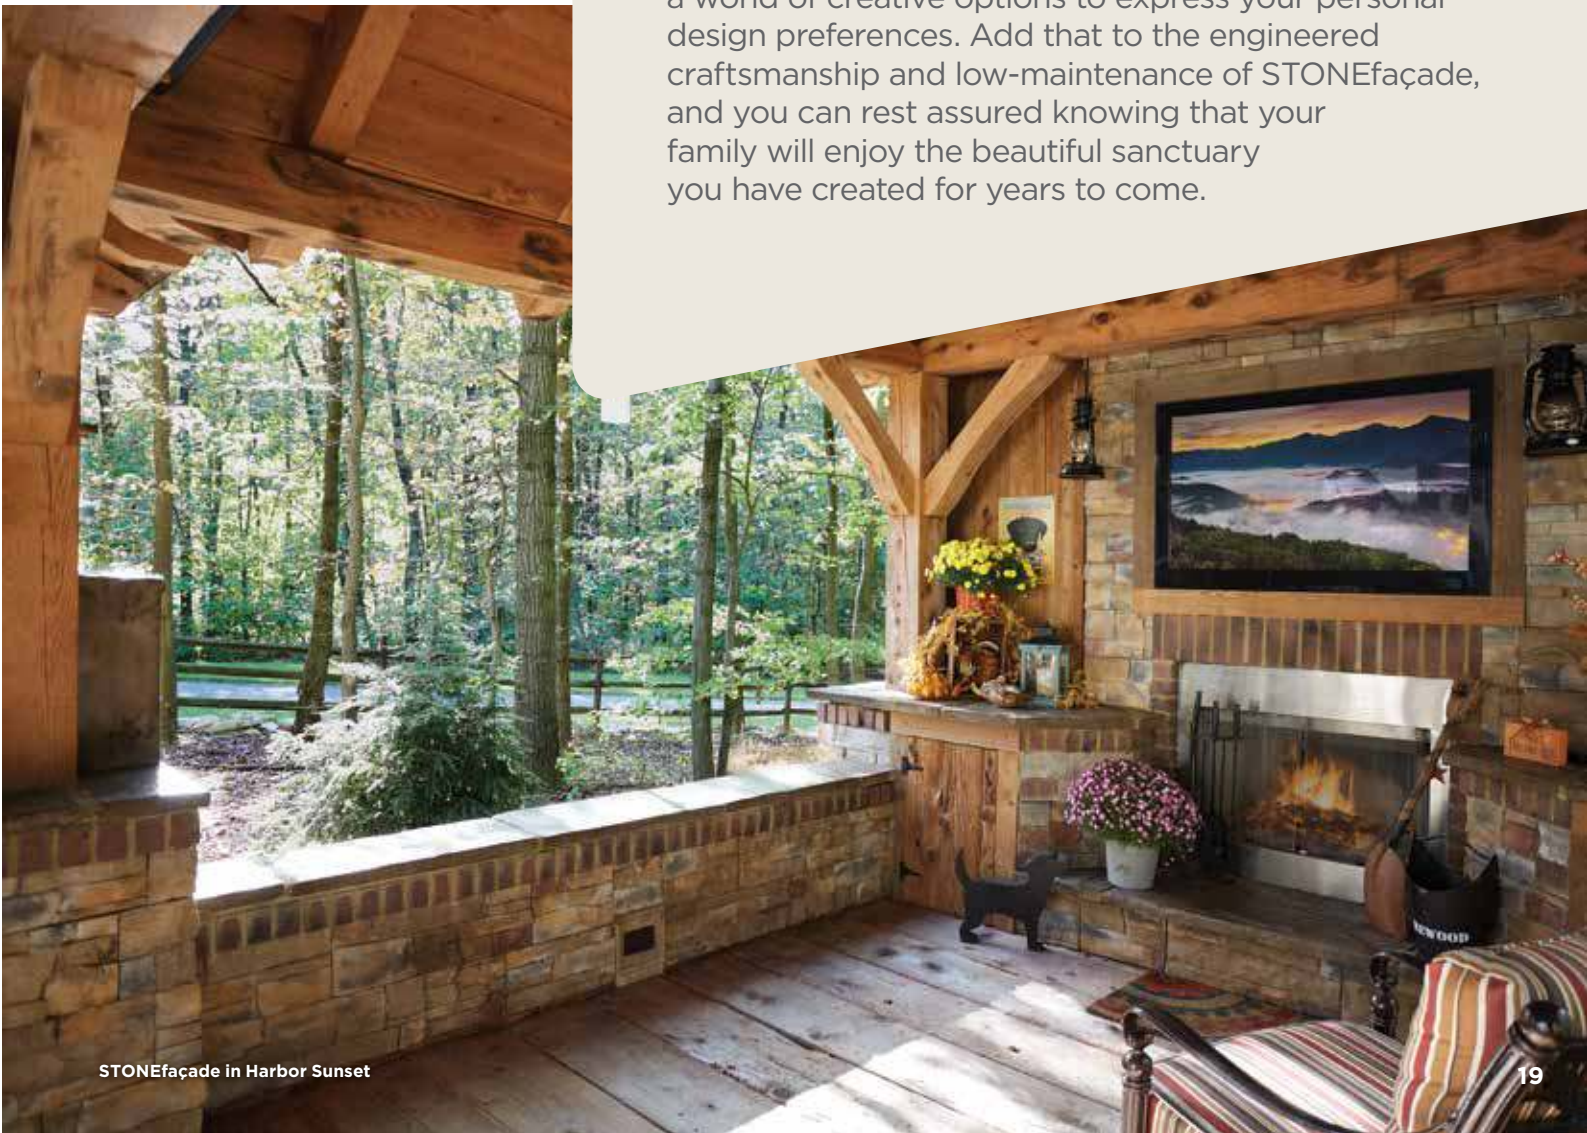

OR call:

800-782-8777

Happily ever after

When you choose CertainTeed STONEfaçade architectural stone panels for your home, you open a world of creative options to express your personal design preferences. Add that to the engineered craftsmanship and low-maintenance of STONEfaçade, and you can rest assured knowing that your family will enjoy the beautiful sanctuary you have created for years to come.