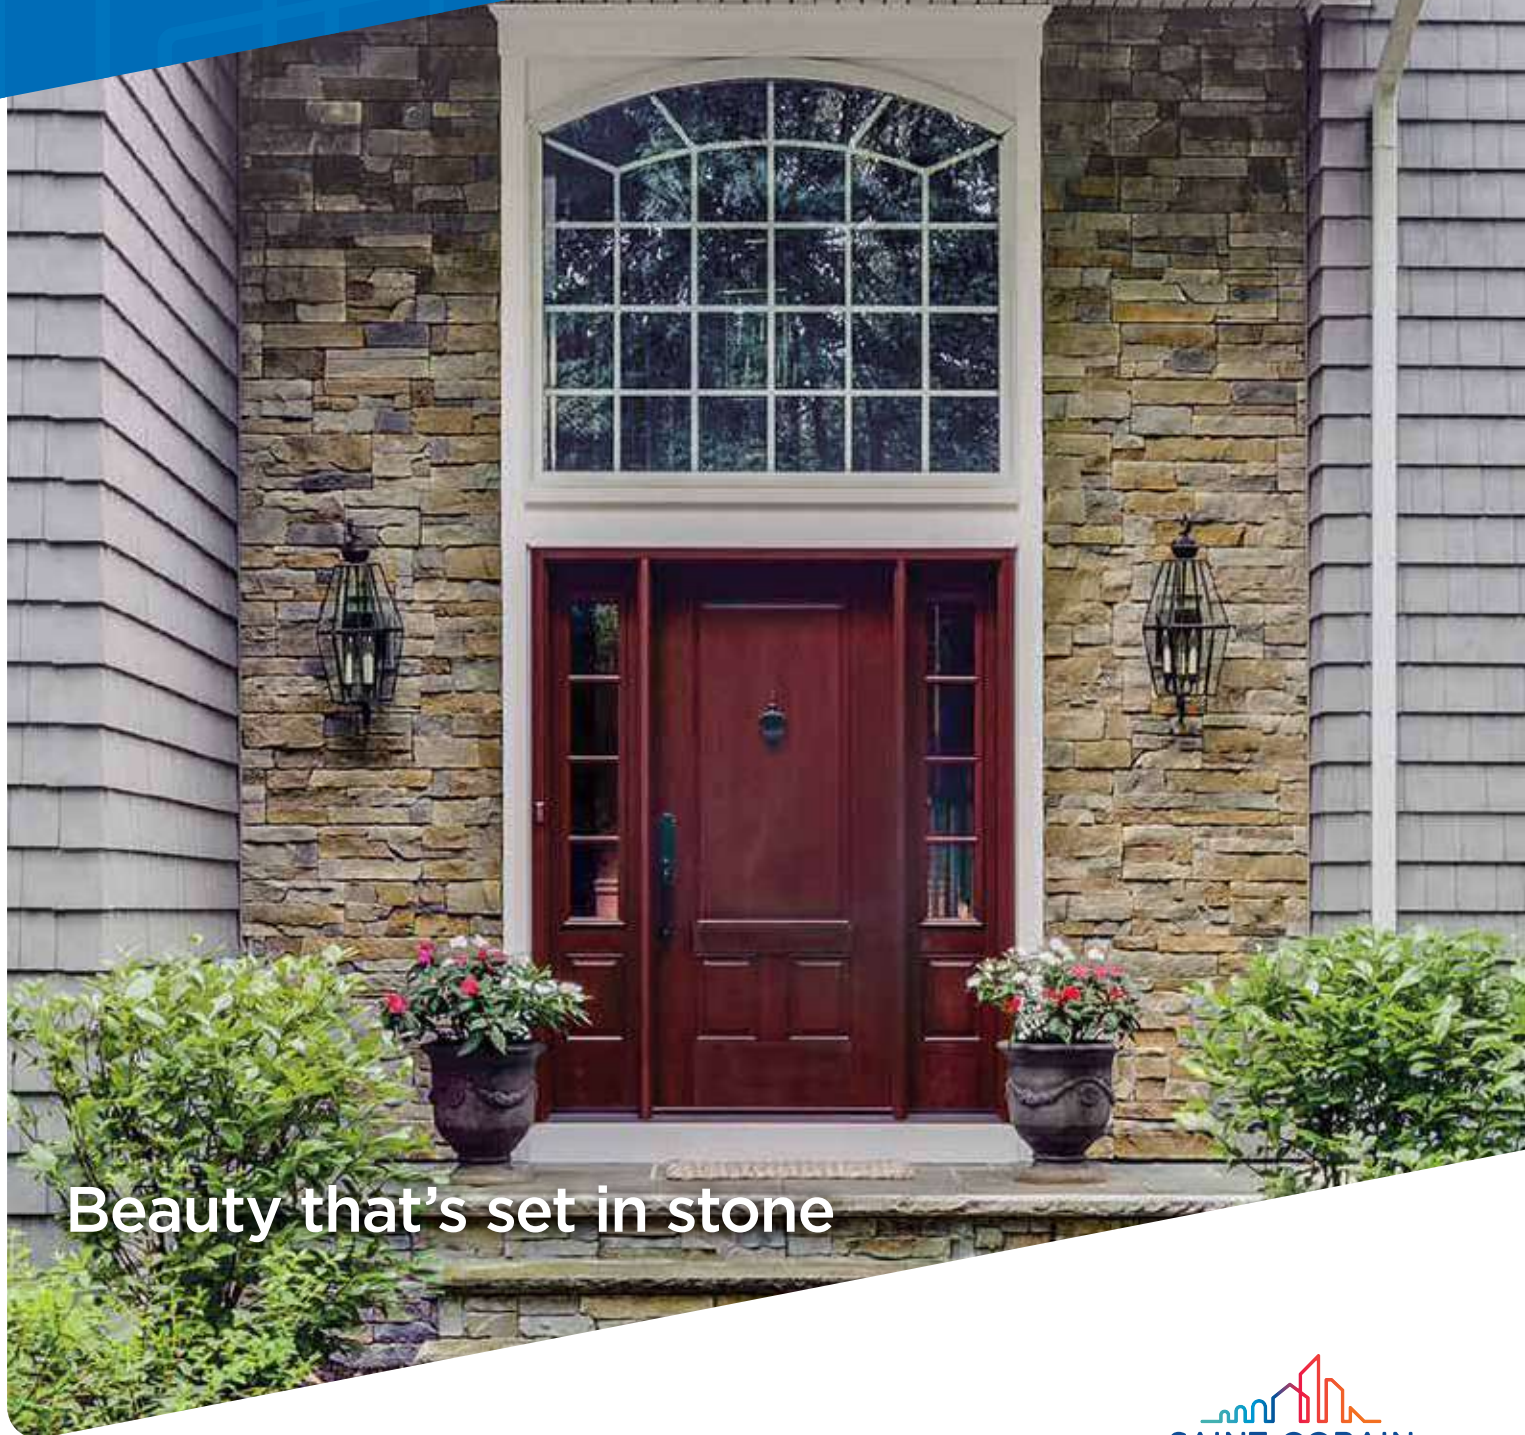

 certainteed
SAINT-GOBAIN

STONEfaçade®

Architectural Stone
Cladding System

Beauty that's set in stone

SAINT-GOBAIN

Turn your dream into reality

Nothing says “Welcome home” like the warm and inviting look of stone. Now you can take your home’s exterior to a new level with CertainTeed STONEfaçade, a manufactured architectural stone veneer that delivers the beauty and craftsmanship of natural stone in an affordable, durable, and easy-to-install panelized system.

On cover:
STONEfaçade in Pocono Autumn and Cedar Impressions Single 7”
Straight Edge Perfection Shingles in Driftwood Blend

Note: Color shown throughout this brochure is as accurate as printing methods will permit. Please see product samples before making final selection.

BEFORE

Beautifully simple to install

Smart Investment

EZ

Easy to Install

No Mortar

The panelized design of the STONEfaçade cladding system features a fast and easy installation. This eliminates the need for mortar and speeds up installation, as well as the need to work with multiple contractors on multi-product projects.