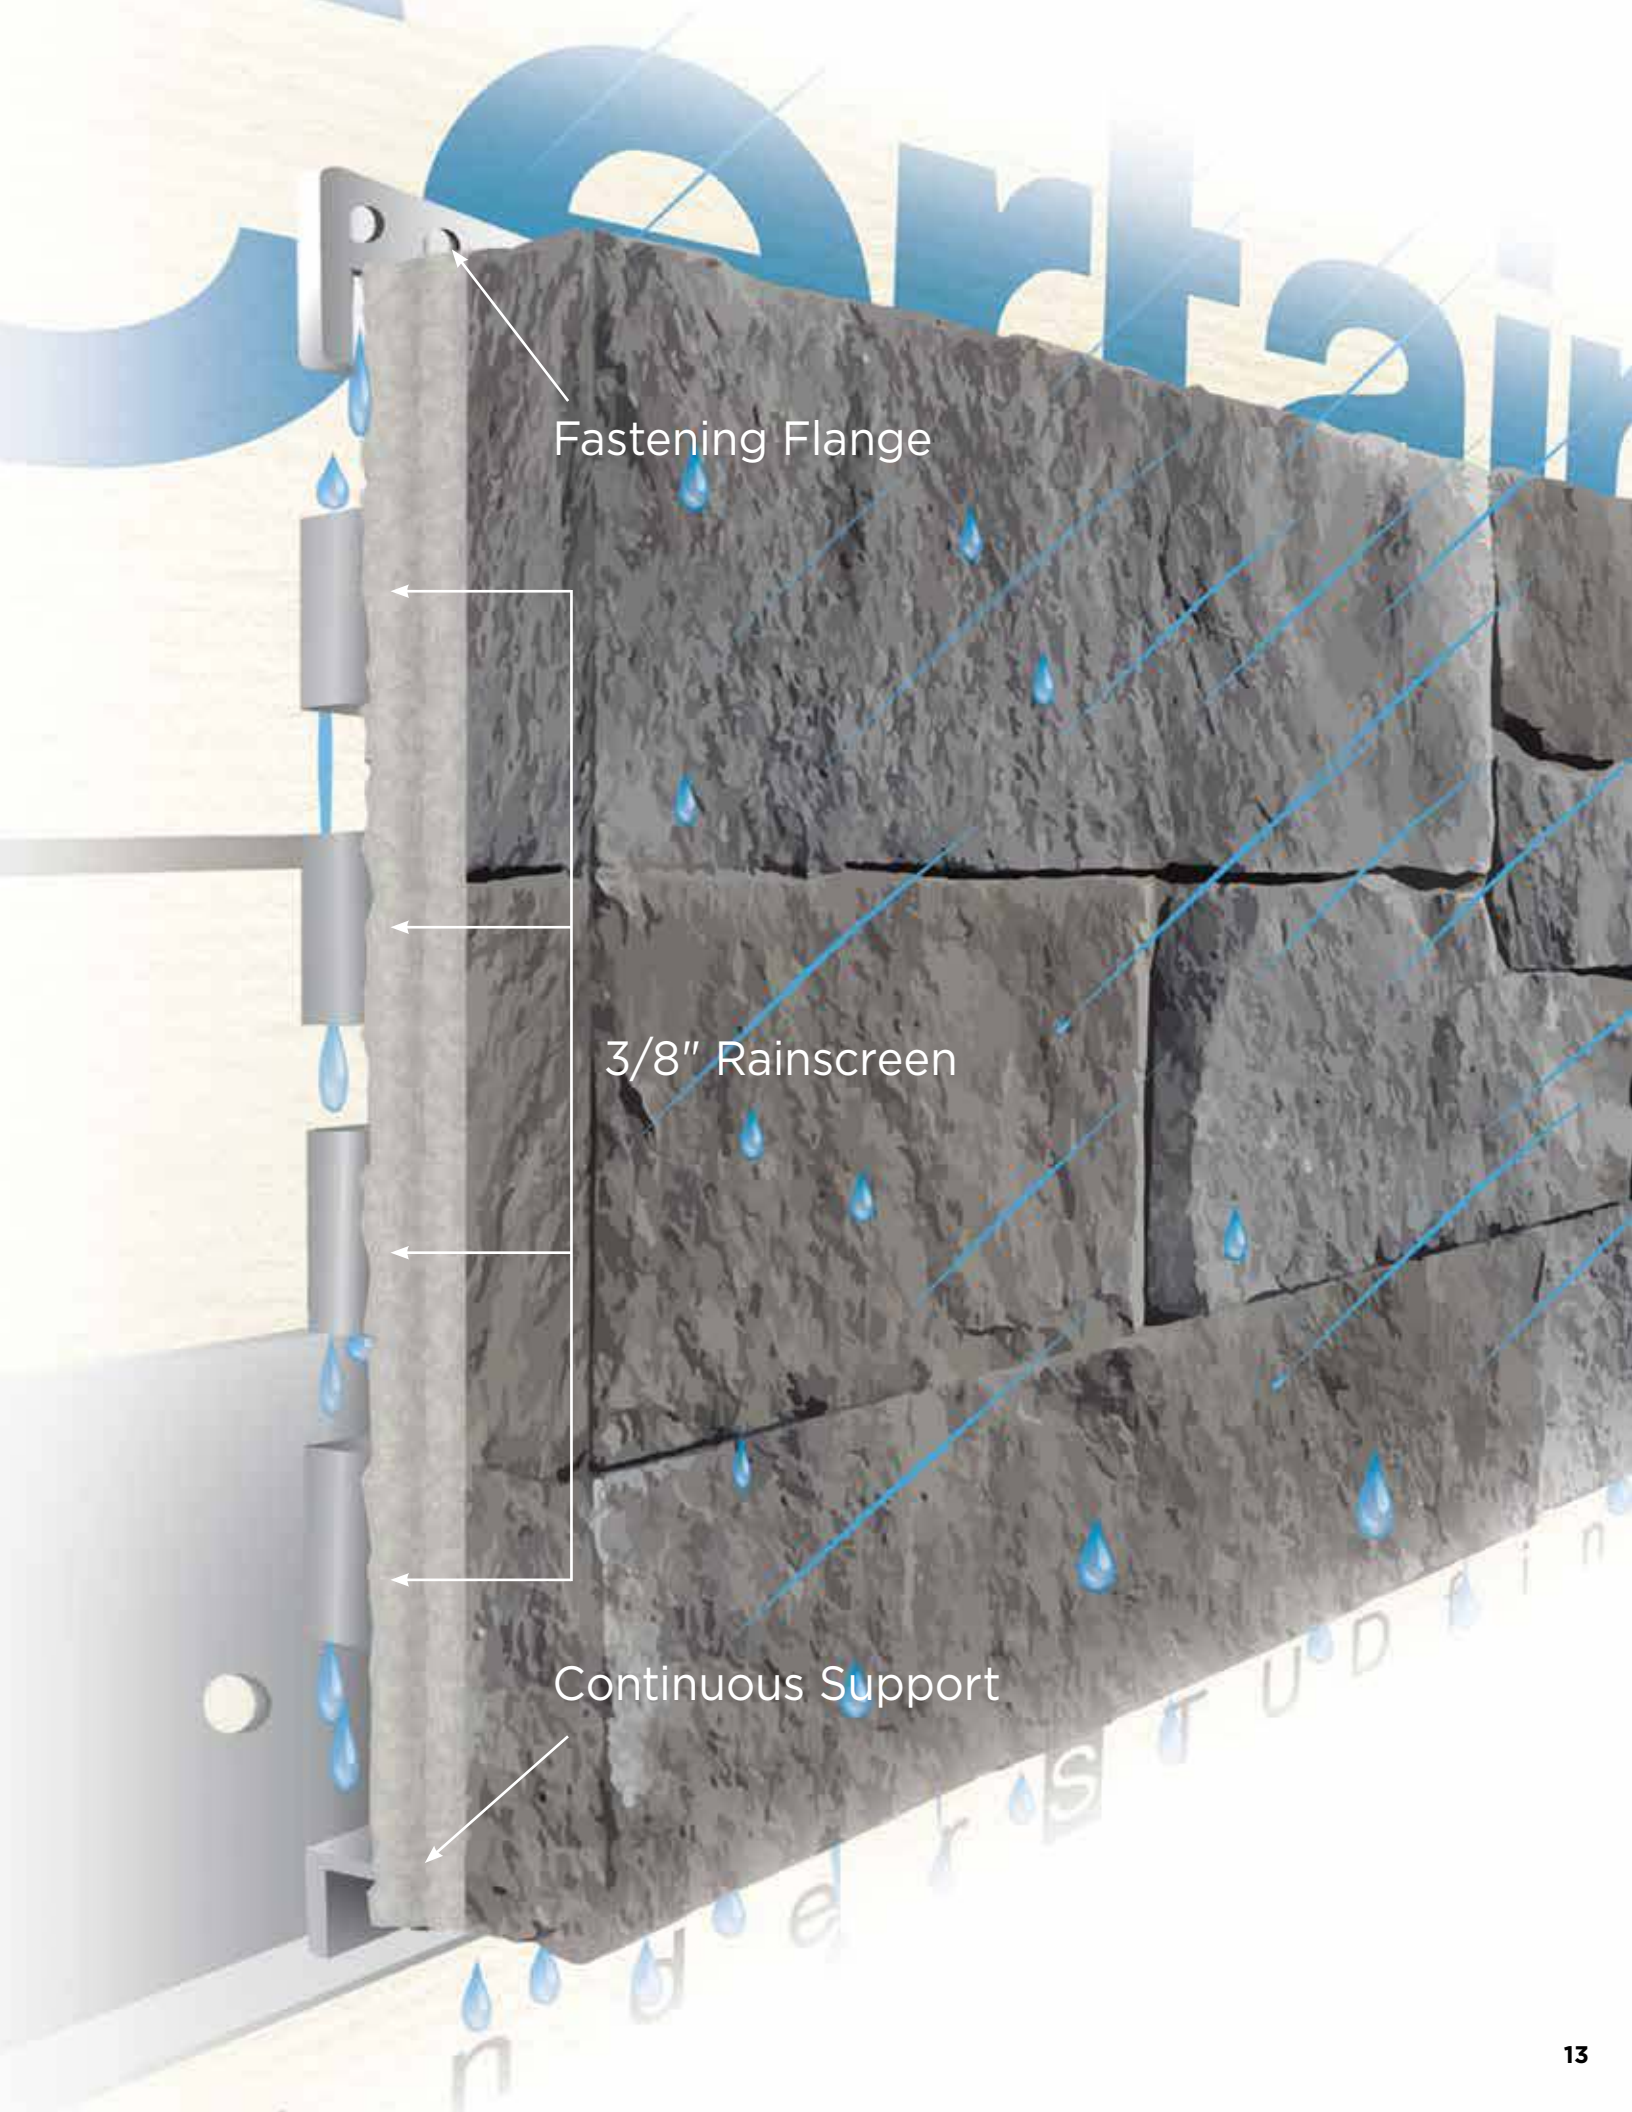

Designed for years of worry-free performance, STONEfaçade requires no sealing, coating, or mortar. Unlike actual individual stone and other manufactured stone cladding products, STONEfaçade is an easy-to-install panelized system.

No Mortar

In addition, the unique design of the fully-integrated rainscreen provides moisture management protection for your walls and provides a simplified means of drainage installation.

Easy to Install